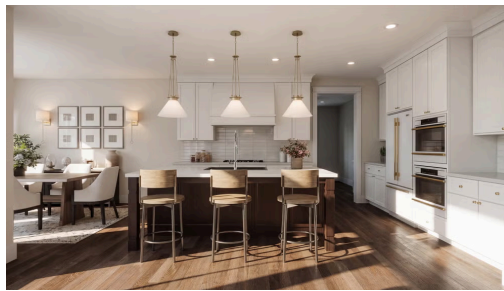

**THE BOXWOOD FLOORPLAN**  
**140 Kongen Ct**

Available August 2026

**Step into the Boxwood**

Step into elevated living with The Boxwood—a thoughtfully designed floorplan by Creative Custom Homes that blends versatility, intention, and timeless style. Whether built in one of our neighborhoods or on your own homesite, this plan is crafted to adapt beautifully to your vision. The Boxwood offers 4 bedrooms, 3 bathrooms, and 3,175 finished square feet on the main level. Its open-concept layout creates a seamless flow between the great room, kitchen, and dining area—ideal for both everyday living and entertaining. Expansive windows fill the space with natural light, while ...

<b>Address</b>	<b>Price</b>
140 Kongen Ct Hudson , WI 54016	\$1,225,000
<b>Community</b>	<b>Floorplan</b>
Saint Croix Crossing	Boxwood
<b>Plan Details</b>	
4 Bedroom	2 Baths   1 Half Bath
3 Car Garage	1 Stories
3,175 Sq.Ft.	